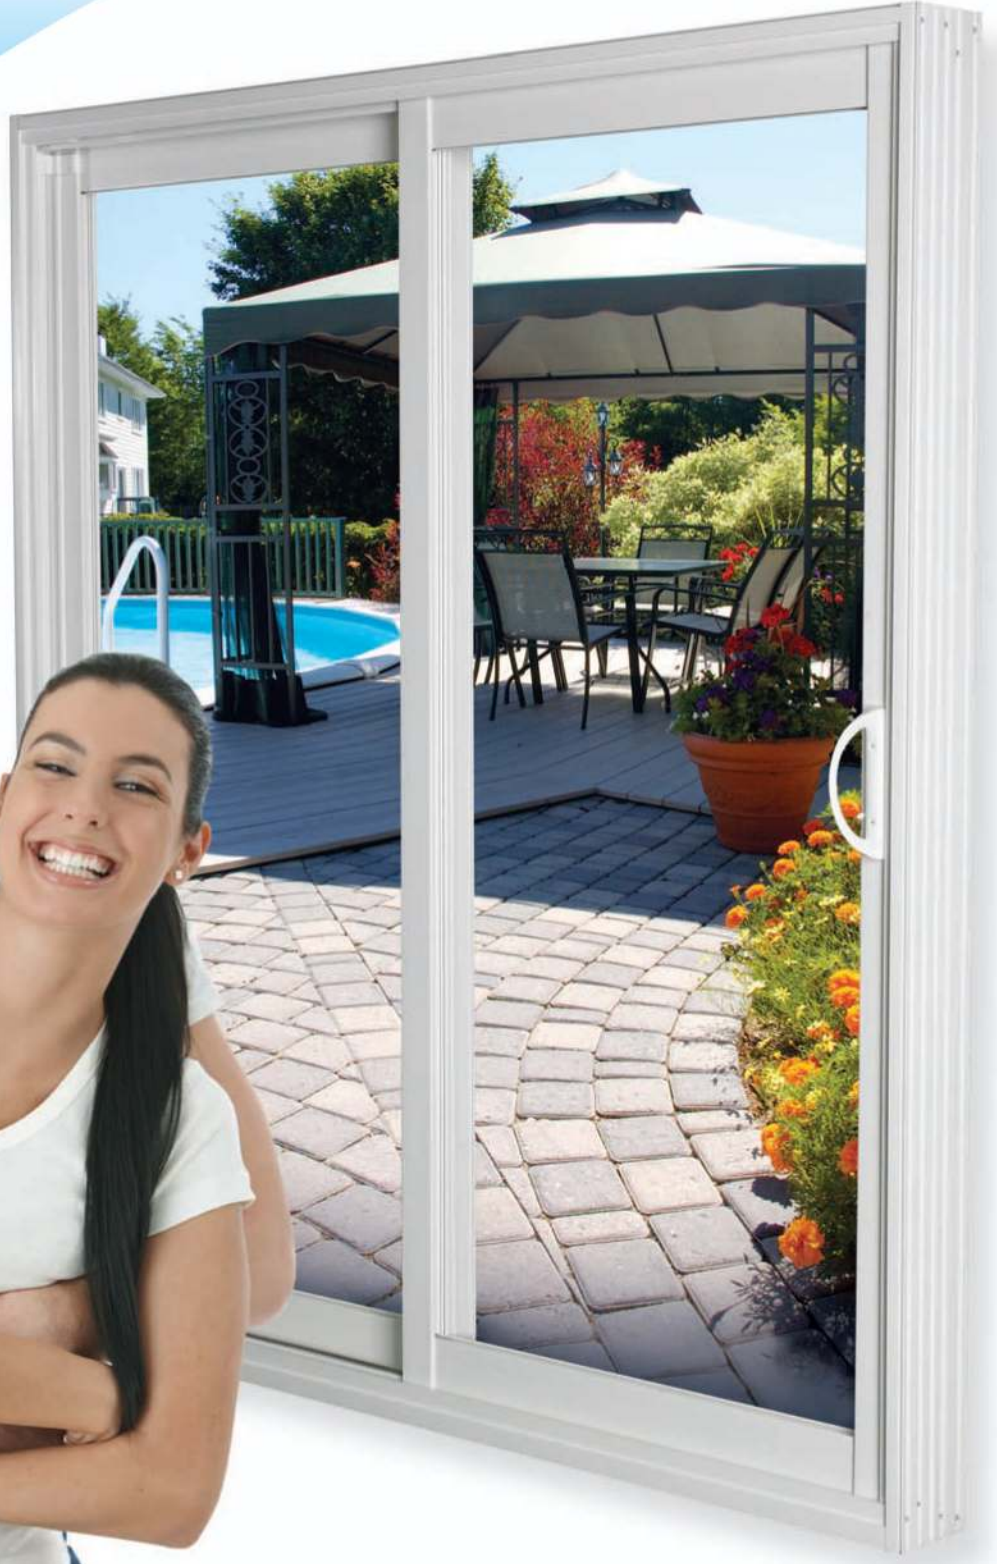

PACIFIC SERIES 1000

COMFORT
WINDOWS&DOORS

PACIFIC SERIES 1000

The OceanView Patio Door

It's the perfect balance: performance, reliability, value and longevity.

Every detail has been considered in designing and manufacturing a stylish patio door with not just remarkable craftsmanship but true value. In its beauty. In the many new and unique features. In the ability to please today's demanding customers and their need for versatility and affordability. For those who seek a long-lasting product with excellent design features, and from OceanView to you, we present proudly the OceanView Patio Door Pacific Series 1000.

Versatility

OceanView's advanced manufacturing processes ensure the Pacific Series 1000's fit, finish and function exceed the industry's highest standards for quality and durability. For energy savings, superior insulation

eliminates water and air infiltration between frame and panels. Easy to clean and maintain. Durability and corrosion resistance. Many years of smooth and easy operation. Strong and aesthetically flawless joint with exactly matched colours. A source of pride for us.

Corner Cross Section

Vinyl Header

Security Bar

Kick Lock

Decorative Glass Options

Handle Options Euro Lock Set 9700

Twin Point Lock/White

Single Lock/White