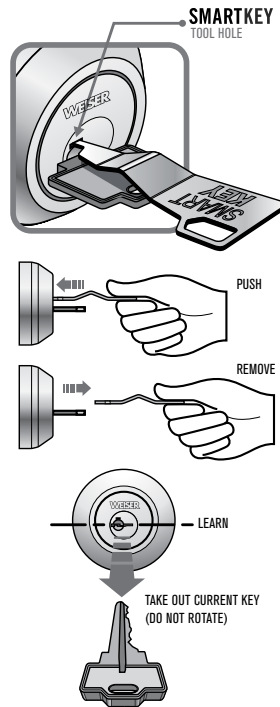

Be sure to install the product on the door first, prior to rekeying.

These instructions illustrate a deadbolt for demonstration purposes, but these SmartKey rekeying instructions also apply to keyed knobs, levers, and handlesets.

DEFINITIONS

www.weiserlock.com/smartkey

STEP 1 TURN TO LEARN POSITION

STEP 2 INSERT AND REMOVE SMART KEY TOOL

STEP 3 LEARN NEW KEY

Slow the Growth of Bacteria

Weiser® and Microban®, the global leader in built-in antimicrobial protection, have teamed up to improve the standard for door hardware. Weiser® offers antimicrobial protection on select products, inhibiting the growth of bacteria on frequently touched door hardware in the home.