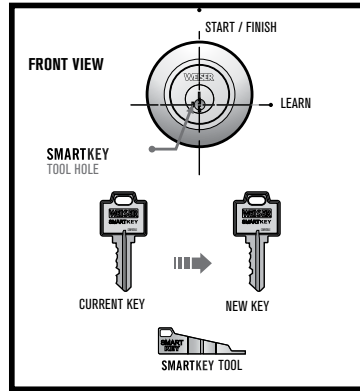

Levers

DEFINITIONS