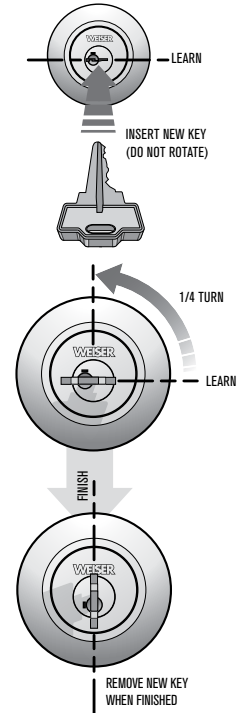

Available in All Weiser Keyed Functions

Deadbolts

Handlesets

Levers

Knobs

BEFORE YOU START...

These steps show you how to change from the current key that operates the lock to a new key you want to operate the lock. For new purchases, the current key is the one that was supplied with the lockset.

Be sure to install the product on the door first, prior to rekeying.

These instructions illustrate a deadbolt for demonstration purposes, but these SmartKey rekeying instructions also apply to keyed knobs, levers, and handlesets.

DEFINITIONS

www.weiserlock.com/smartkey

STEP 1 TURN TO LEARN POSITION

STEP 2 INSERT AND REMOVE SMART KEY TOOL

STEP 3 LEARN NEW KEY

Slow the Growth of Bacteria

Weiser® and Microban®, the global leader in built-in antimicrobial protection, have teamed up to improve the standard for door hardware. Weiser® offers antimicrobial protection on select products, inhibiting the growth of bacteria on frequently touched door hardware in the home.