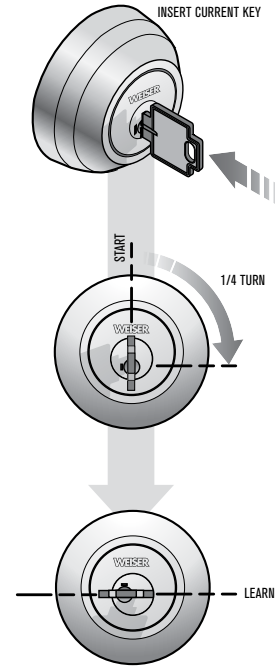

Available in All Weiser Keyed Functions

Deadbolts

Handlesets

Levers

Knobs

BEFORE YOU START...

These steps show you how to change from the current key that operates the lock to a new key you want to operate the lock. For new purchases, the current key is the one that was supplied with the lockset.

Be sure to install the product on the door first, prior to rekeying.

These instructions illustrate a deadbolt for demonstration purposes, but these SmartKey rekeying instructions also apply to keyed knobs, levers, and handlesets.

DEFINITIONS

www.weiserlock.com/smartkey

STEP 1 TURN TO LEARN POSITION

STEP 2 INSERT AND REMOVE SMART KEY TOOL

STEP 3 LEARN NEW KEY

Slow the Growth of Bacteria

Weiser® and Microban®, the global leader in built-in antimicrobial protection, have teamed up to improve the standard for door hardware. Weiser® offers antimicrobial protection on select products, inhibiting the growth of bacteria on frequently touched door hardware in the home.