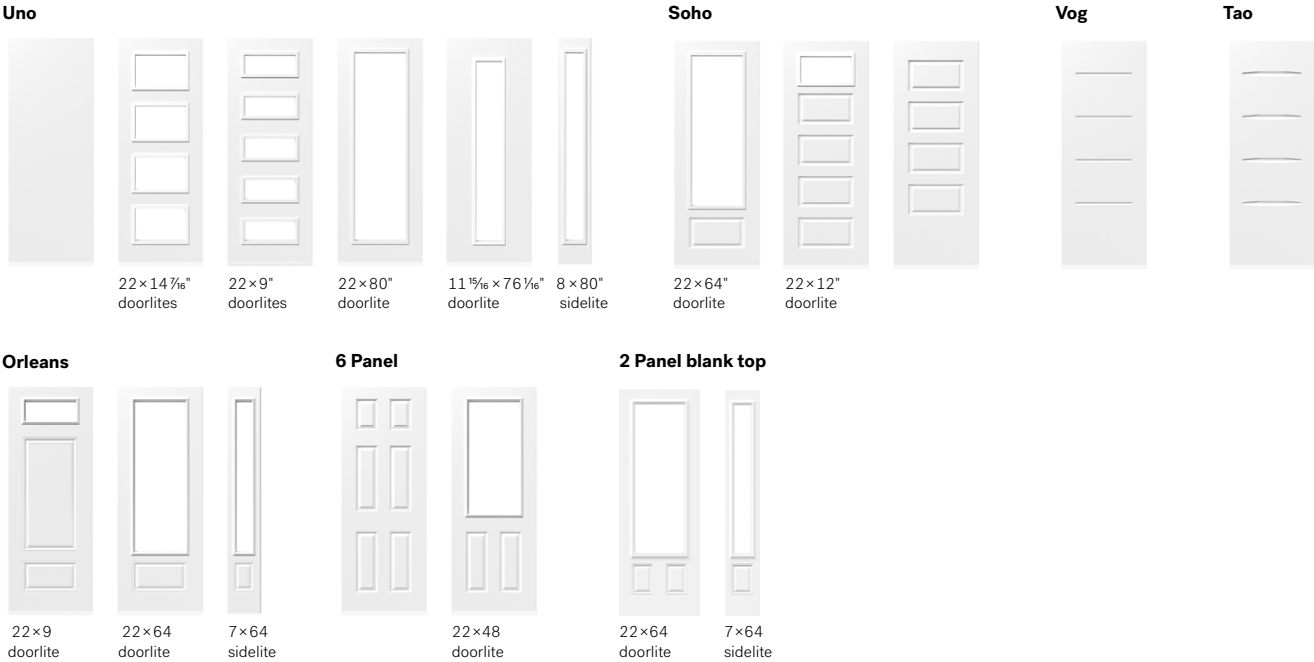

Uno door with clear glass

Uno door with black accents

Uno door with Zenith glass

Soho door with Arima Stained Glass

8 FOOT STEEL DOORS
A Complete Line for Every Style

Build an Impressive Entrance

Whether you choose a Classic or Contemporary model, an 8-foot door creates a big impression. Many choices of decorative glass and accessories are available to you. Combine Novatech products with a judicious choice of color and hardware and your entrance will reach astonishing heights.

SPECIFICATIONS

Width: 31 3/4", 33 3/4" or 35 3/4"

Height: 95"

Thickness: 1 3/4"

N900 Construction: Reinforced construction with vinyl cap option (heavy duty), Multipoint compatible, White Polytex Steel.

Soho door with Grills

Sizing Chart	Uno	Vog	Tao	Soho	Orleans	6 Panel	2 Panel Blank Top
Door: 31 3/4" x 95"	•			•	•	•	•
Door: 33 3/4" x 95"	•	•	•	•	•	•	•
Door: 35 3/4" x 95"	•	•	•	•	•	•	•
Door up to: 41 3/4" x 95"	Custom						
Sidelite: 13 7/8" x 95"	•				•		•