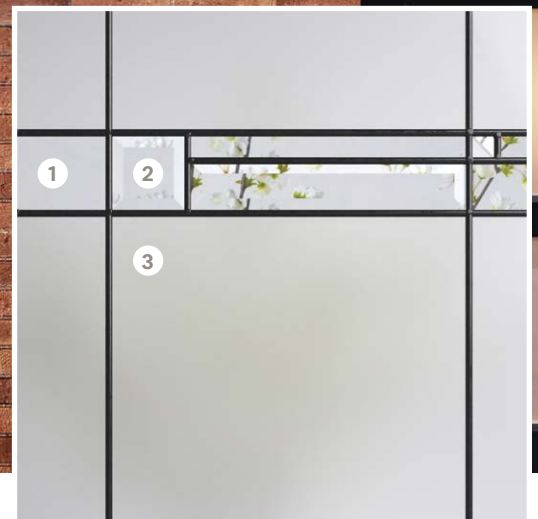

↑ Uno steel door | Prism 22"×64" doorglass ■ Gentek, Black 525

NEW
Prism

Stained glass — Contemporary style

Prism is characterized by three transparent segments enhanced with geometric details framed in satin glass. This doorglass seamlessly integrates into contemporary or mid-century modern architecture. Add a touch of refined sophistication to an entryway with this glass.

Prism — Stained glass — Contemporary style

Materials and composition

Triple glazed Insulated unit assembled with two aluminum spacers and stained glass in between. Glazing with energy-efficient glass (low emissivity) and argon gas. This composition reduces heat transfer and improves energy efficiency.

Pairing

Looks great when paired with satin finish or clear glass sidelites and transoms.

Custom doorglass

This model is available in custom sizes, adapted to your specific needs. Change the coming color to patina (black), flat patina, zinc (silver), or brass (gold color). Change one or more textured glass panes to the texture of your choice.